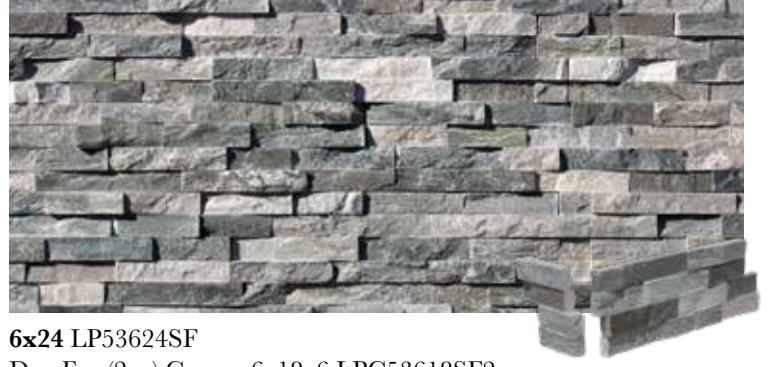

**Royal Blue
(Quartz)**

6x24 LP53624SF
Dog Ear (2pc) Corner 6x18x6 LPC53618SF2