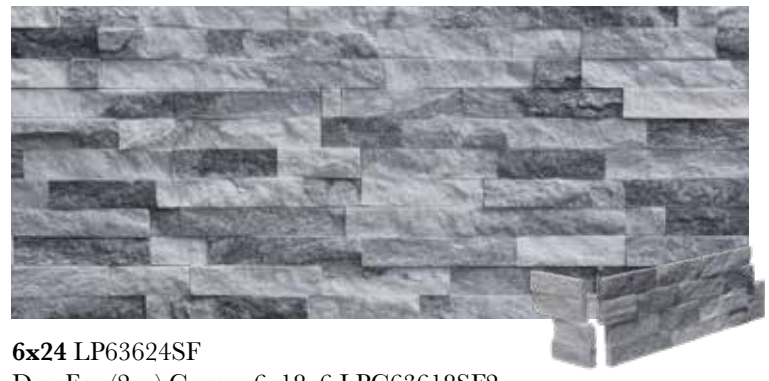

**Cloudy Grey
(Marble)**

6x24 LP63624SF
Dog Ear (2pc) Corner 6x18x6 LPC63618SF2