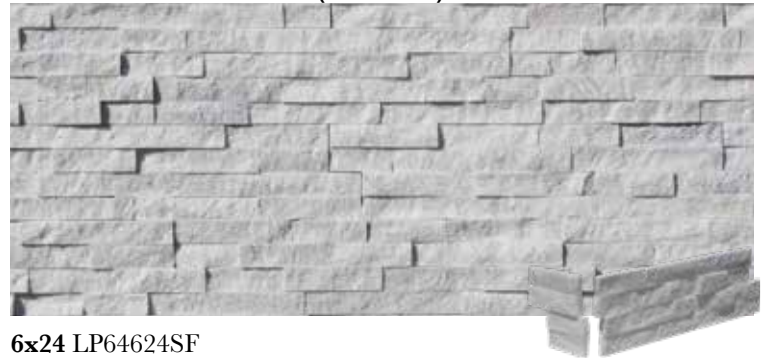

**White
(Marble)**

6x24 LP64624SF
Dog Ear (2pc) Corner 6x18x6 LPC64618SF2