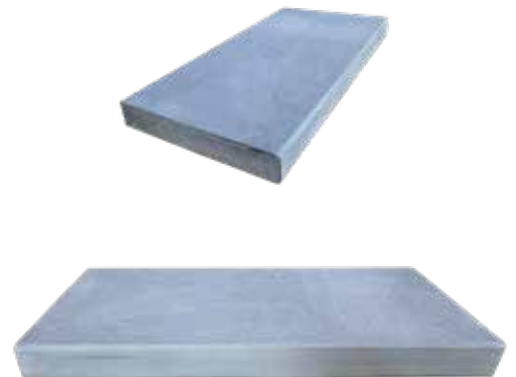

Single Sided Modern Coping:
5CM Thick: 12x24, 16x24