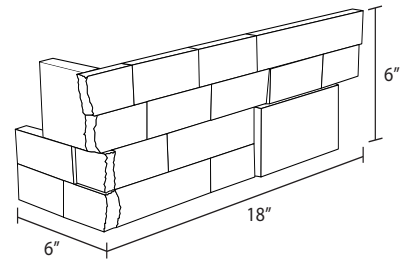

Glued "L" Corner