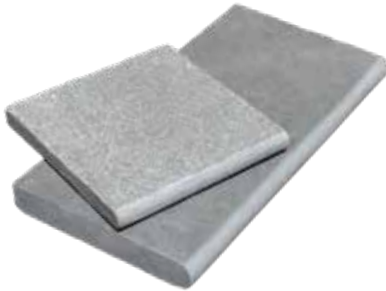

Pool Coping & Wall Caps