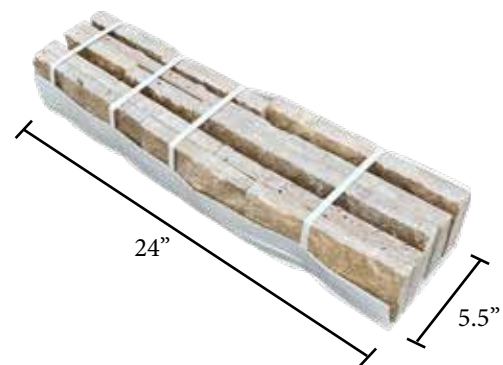

Ledger Panel

Dog Ear Corner 2PC

Glued "L" Corner

Ledger Panel & Dog Ear Corner 2PC Packaging

Glued "L" Corner Packaging

Free Length Panel Information & Packaging

4" x Free Length x 1" = 3.25 sqft bundle
(All pieces vary in size per a bundle)