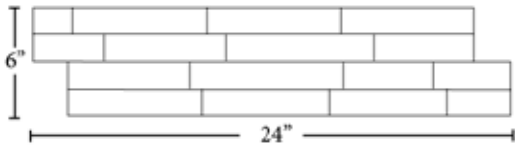

Ledger Panel Information

Ledger Panel