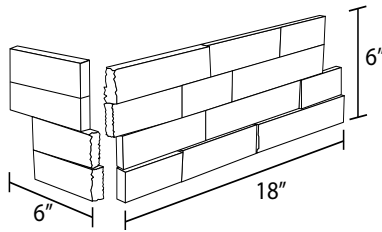

Dog Ear Corner 2PC