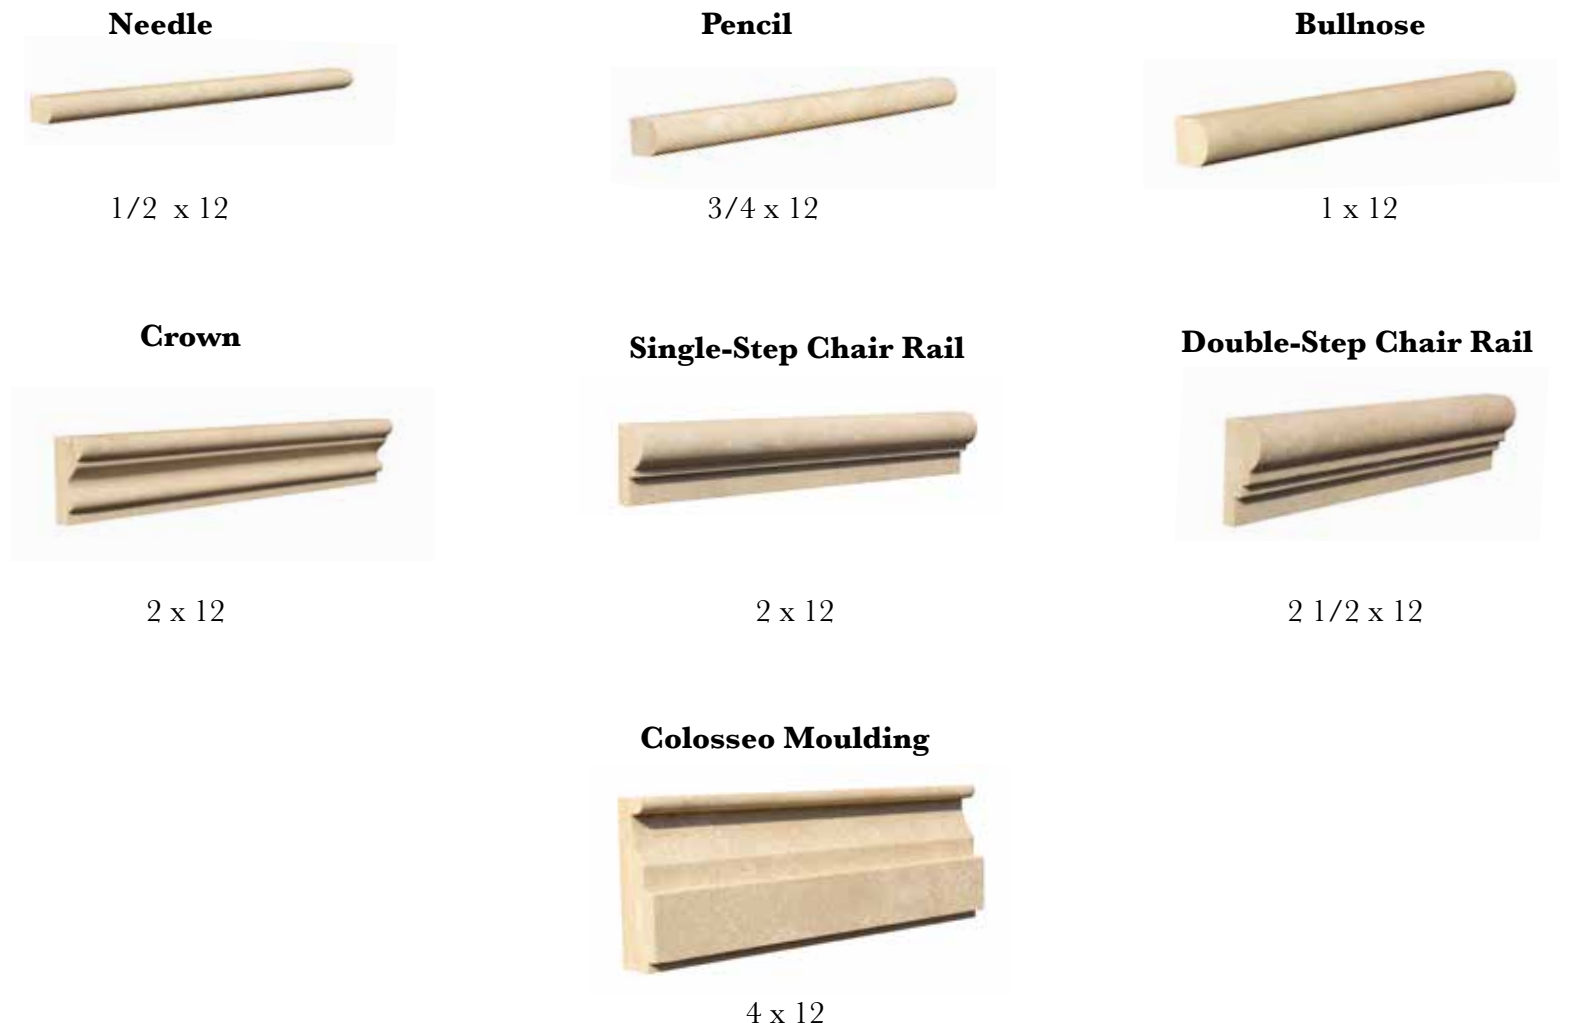

Cordoba Cream (Light)

Mosaics

Trim