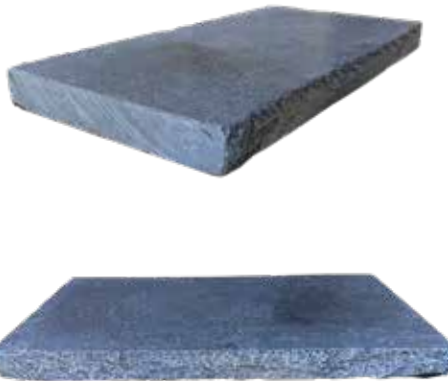

Indian Black Tumbled

French Pattern 3cm Thick:
8x8, 8x16, 16x16, 16x24

Also Available in Individual 3cm Thick:
16x24/Tumbled

Pool Coping & Wall Caps

Modern (Micro Bevel) Edge Coping

Tumbled

**Double Sided Rock Face Wall Cap
(Brushed & Tumbled)**