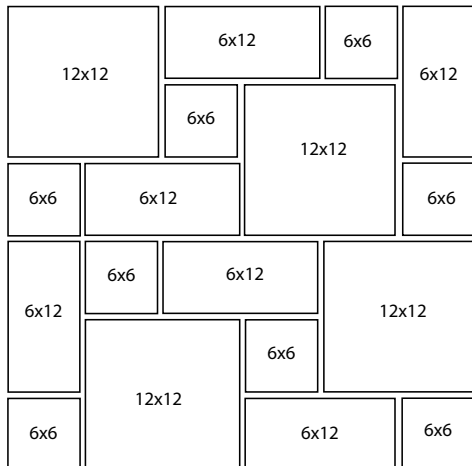

### French Pattern

MPN# P12030

ICS-37-0252

**3CM Thick**

### Roman Pattern

MPN# P12031

ICS-37-0253

(Minimum order quantity: 200sqft)

**3CM Thick**

Also Available in Single Size Paver: 16x24 3CM MPN# P1201624 ICS-37-0251