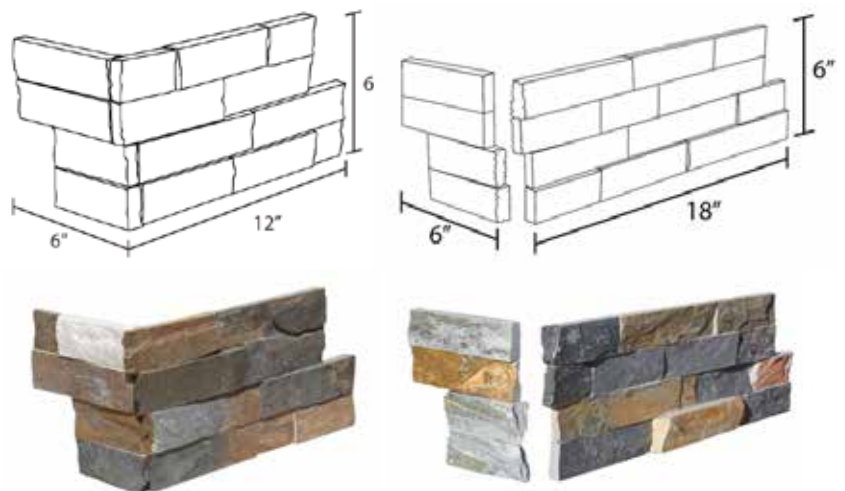

ICONTILE

Natural Stone | Ceramic | Porcelain

Tropical Gold Ledger Panel

Panel Information

- Flat Panel: 6"x24"
- Corner: 6"x 12" x 6" (L Corner)
- Corner: 6"x18"x6" (2pcs Dog Ear Corner)
- Thickness: 0.75"-1"
- Approx. Weight: 7 lbs.
- Type: Quartz
- Finish: Splitface
- Color: Multicolored

Packaging Info.

- Flat Panel: 6 pcs/box; 288 pcs/crate
- Corners: 6 pcs/box; 210 pcs/crate

Corner Information

L Corner & Dog Ear Corner

Panel Information