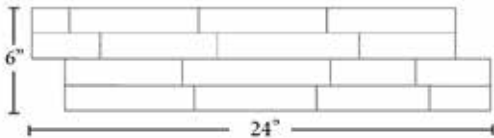

## Panel Information

- Flat Panel: 6"x24"
- Corner: 6"x 18" x 6" (L Corner)
- Thickness: 0.75"-1"
- Approx. Weight: 7 lbs.
- Type: Quartzite
- Finish: Splitface
- Color: Greens

## Packaging Info.

- Flat Panel: 6 pcs/box; 288 pcs/crate
- Corners: 6 pcs/box; 210 pcs/crate