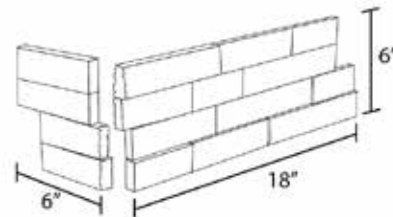

ICONTILE

Natural Stone | Ceramic | Porcelain

Grand Canyon Peak Ledger Panel

Panel Information

- Flat Panel: 6"x24"
- Corner: 6"x 18" x 6" (2 pc Dog Ear Corner)
- Thickness: 0.75"-1"
- Approx. Weight: 14.8 lbs.
- Type: Quartzite
- Finish: Splitface
- Color: Browns

Packaging Info.

- Flat Panel: 4 pcs/box; 192 pcs/crate
- Corners: 4 pcs/box; 140 pcs/crate

Corner Information

2 pc Dog Ear Corners

Panel Information