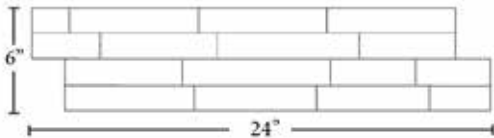

ICONTILE

Natural Stone | Ceramic | Porcelain

Equator Ledger Panel

Panel Information

- Flat Panel: 6"x24"
- Corner: 6"x 18" x 6" (L Corner)
- Thickness: 0.75"-1"
- Approx. Weight: 9 lbs.
- Type: Marble
- Finish: Splitface
- Color: White/Grey

Panel Information

Packaging Info.

- Flat Panel: 6 pcs/box; 180 pcs/crate
- Corners: 4 pcs/box; 160 pcs/crate

Corner Information

L Corner