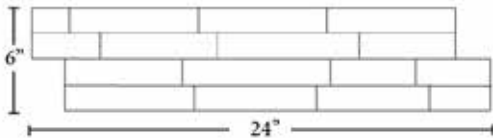

ICONTILE

Natural Stone | Ceramic | Porcelain

Cordoba Cream

Ledger Panel

Panel Information

- Flat Panel: 6"x24"
- Corner: 6"x 18" x 6" (L Corner)
- Thickness: 0.75"-1"
- Approx. Weight: 9.4 lbs.
- Type: Travertine
- Finish: Splitface
- Color: Cream

Panel Information

Packaging Info.

- Flat Panel: 6 pcs/box; 180 pcs/crate
- Corners: 4 pcs/box; 160 pcs/crate

Corner Information

L Corner