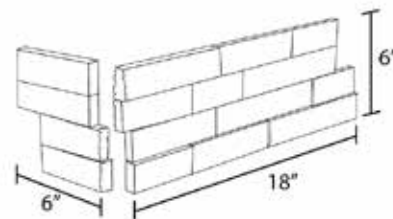

ICONTILE

Natural Stone | Ceramic | Porcelain

Beige Quartz Ledger Panel

Panel Information

- Flat Panel: 6"x24"
- Corner: 6"x 18" x 6" (2 pc Dog Ear Corner)
- Thickness: 0.75"-1"
- Approx. Weight: 12 lbs.
- Type: Quartzite
- Finish: Splitface
- Color: Multicolor Cream

Packaging Info.

- Flat Panel: 4 pcs/box; 192 pcs/crate
- Corners: 4 pcs/box; 140 pcs/crate

Corner Information

2 pc Dog Ear Corner

Panel Information