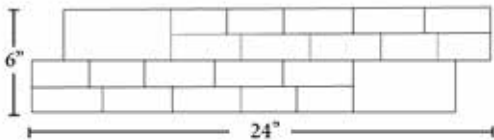

ICONTILE

Natural Stone | Ceramic | Porcelain

Autumn Leaves Ledger Panel

Panel Information

- Flat Panel: 6"x24"
- Corner: 6"x 18" x 6" (L Corner)
- Thickness: 0.75"-1"
- Approx. Weight: 9.4 lbs.
- Type: Travertine
- Finish: Splitface
- Color: Multicolor Yellows/Reds

Panel Information

Packaging Info.

- Flat Panel: 6 pcs/box; 180 pcs/crate
- Corners: 4 pcs/box; 160 pcs/crate

Corner Information

L Corner