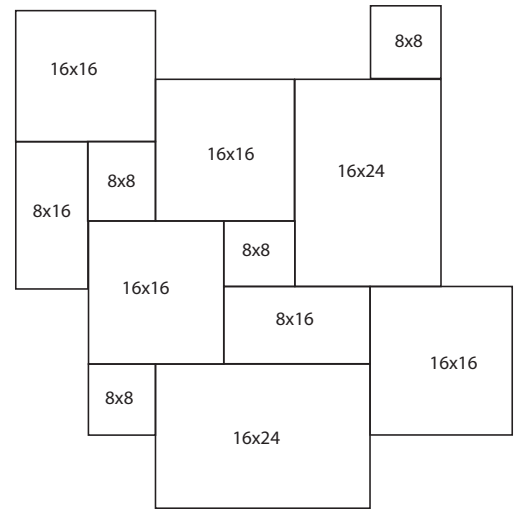

Antalya Cream Marble Leathered Finish Paver

French Pattern

MPN# P11930

ICS-37-0249

3CM Thick

Roman Pattern

MPN# P11931

ICS-37-0250

(Minimum order quantity: 200sqft)

Also Available in Single Size Paver: 16x24 3CM MPN# P1191624 ICS-37-0248

Pool Coping

Single-Sided Bullnosed

3CM:
12x12
MPN# PC31191212
ICS-37-0256

12x24
MPN# PC31191224
ICS-37-0257

5CM:
4x12
MPN# PC5119412
ICS-37-0258

12x24
MPN# PC51191224
ICS-37-0259
16x24
MPN# PC51191624
ICS-37-0261

Modern Pool Coping

5CM:
12x24
MPN# PC51191224M
ICS-37-0260

16x24
MPN# PC51191624M
ICS-37-0262