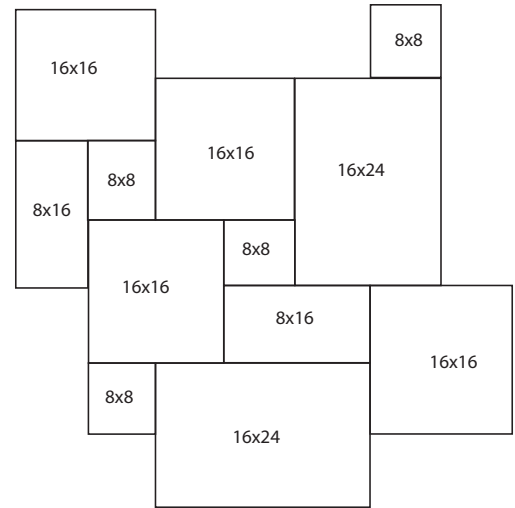

White Marble Leathered Finish Paver

French Pattern

MPN# P11730

ICS-37-0242

3CM Thick

Roman Pattern

MPN# P11731

ICS-37-0243

(Minimum order quantity: 200sqft)

3CM Thick

Also Available in Single Size Paver: 16x24 3CM MPN# P1171624

Pool Coping

Single-Sided Bullnosed

3CM:
12x12
MPN# PC31171212

12x24
MPN# PC31171224

5CM:
4x12
MPN# PC5117412

12x24
MPN# PC51171224
ICS-37-0244

16x24
MPN# PC51171624
ICS-37-0245

Modern Pool Coping

5CM:
12x24
MPN# PC51171224M
ICS-37-0246

16x24
MPN# PC51171624M
ICS-37-0247