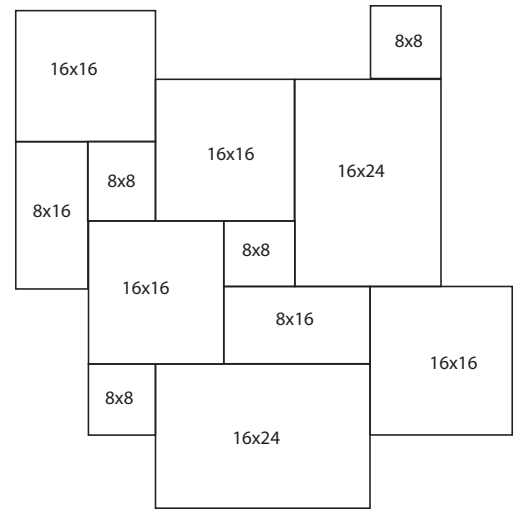

Noce Toros

Tumbled Travertine Pavers

French Pattern

MPN# P233099

ICS-37-2627

3CM Thick

Roman Pattern

MPN# P233199

ICS-37-0093

(Minimum order quantity: 200sqft)

3CM Thick

Also Available in Single Size Paver: 16x24 3CM MPN# P23162499 ICS-37-0050

Pool Coping

Single-Sided Bullnosed Tumbled

3CM:
12x12
MPN# PC323121299
ICS-37-0035

12x24
MPN# PC323122499
ICS-37-2606

5CM:
4x12
MPN# PC52341299
ICS-37-0073

12x24
MPN# PC523122499
ICS-37-2609
16x24
MPN# PC523162499
ICS-37-0080

Modern Pool Coping Tumbled

5CM:
12x24
MPN# PC523122499M
ICS-37-1006

16x24
MPN# PC523162499M
ICS-37-1010