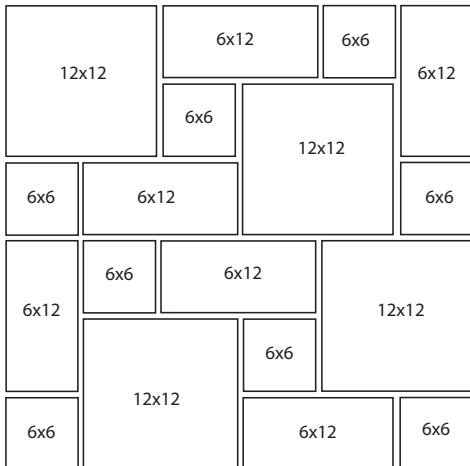

Noce Toros

Tumbled Travertine Pavers

French Pattern

MPN# P233099

ICS-37-2627

3CM Thick

Roman Pattern

MPN# P233199

ICS-37-0093

(Minimum order quantity: 200sqft)

3CM Thick

Also Available in Single Size Paver: 16x24 3CM MPN# P23162499 ICS-37-0050

Pool Coping

Single-Sided Bullnosed Tumbled

3CM:
12x12
MPN# PC323121299
ICS-37-0035