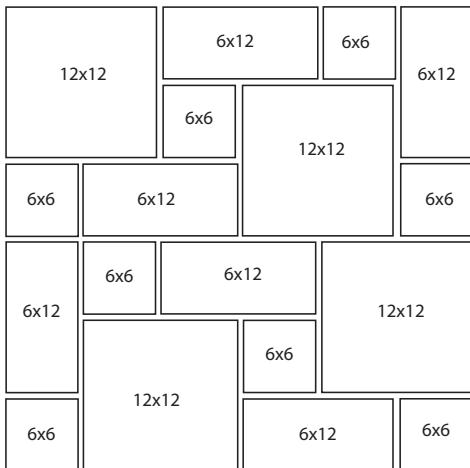

Desert Sand Tumbled Limestone Pavers

French Pattern

MPN# P273099

ICS-37-0146

3CM Thick

Roman Pattern

MPN# P273199

ICS-37-0197

(Minimum order quantity: 200sqft)

3CM Thick

Also Available in Single Size Paver: 16x24 3CM MPN# P27162499 ICS-37-0195

Pool Coping

Single-Sided Bullnosed Tumbled

3CM:
12x12
MPN# PC327121299
ICS-37-0199

12x24
MPN# PC327122499
ICS-37-0143