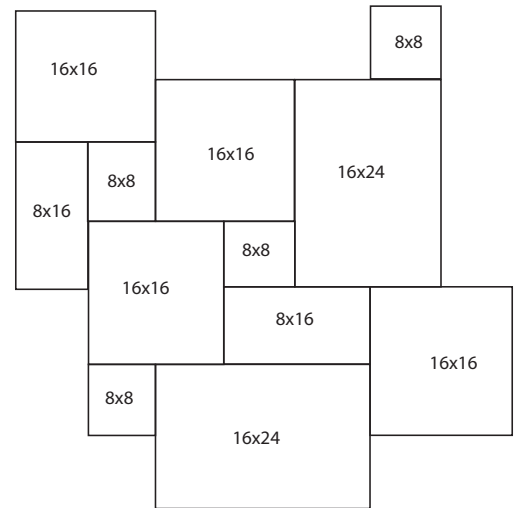

Desert Sand Tumbled Limestone Pavers

French Pattern

MPN# P273099

ICS-37-0146

3CM Thick

Roman Pattern

MPN# P273199

ICS-37-0197

(Minimum order quantity: 200sqft)

3CM Thick

Also Available in Single Size Paver: 16x24 3CM MPN# P27162499 ICS-37-0195

Pool Coping

Single-Sided Bullnosed Tumbled

3CM:
12x12
MPN# PC327121299
ICS-37-0199

12x24
MPN# PC327122499
ICS-37-0143

5CM:
4x12
MPN# PC52741299
ICS-37-0201

12x24
MPN# PC527122499
ICS-37-0203

16x24
MPN# PC527162499
ICS-37-0205

Modern Pool Coping Tumbled

5CM:
12x24
MPN# PC527122499M
ICS-37-0204

16x24
MPN# PC527162499M
ICS-37-0206