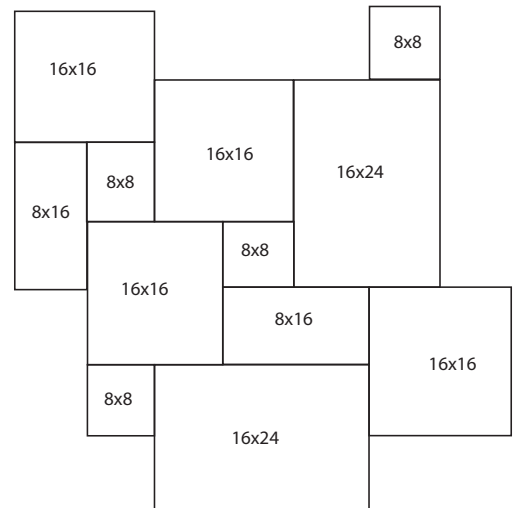

## French Pattern

MPN# P213099

ICS-37-0017

3CM Thick

## Roman Pattern

MPN# P213199

ICS-37-0091

(Minimum order quantity: 200sqft)

3CM Thick

Also Available in Single Size Paver: 16x24 3CM MPN# P21162499 ICS-37-0051

## Single-Sided Bullnosed Tumbled

**3CM:**  
12x12  
MPN# PC321121299  
**ICS-37-0019**

12x24  
MPN# PC321122499  
**ICS-37-0020**

**5CM:**  
4x12  
MPN# PC52141299  
**ICS-37-0071**

12x24  
MPN# PC521122499  
**ICS-37-0026**