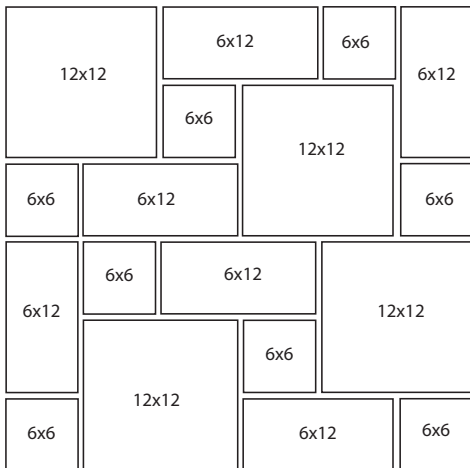

## French Pattern

MPN# P213099

ICS-37-0017

3CM Thick

## Roman Pattern

MPN# P213199

ICS-37-0091

(Minimum order quantity: 200sqft)

3CM Thick

Also Available in Single Size Paver: 16x24 3CM MPN# P21162499 ICS-37-0051