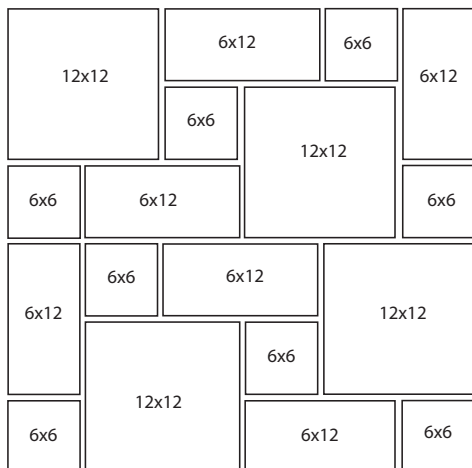

## French Pattern

MPN# P223099

ICS-37-0144

3CM Thick

## Roman Pattern

MPN# P223199

ICS-37-0097

(Minimum order quantity: 200sqft)

3CM Thick

Also Available in Single Size Paver: 16x24 3CM MPN# P22162499 ICS-37-0182