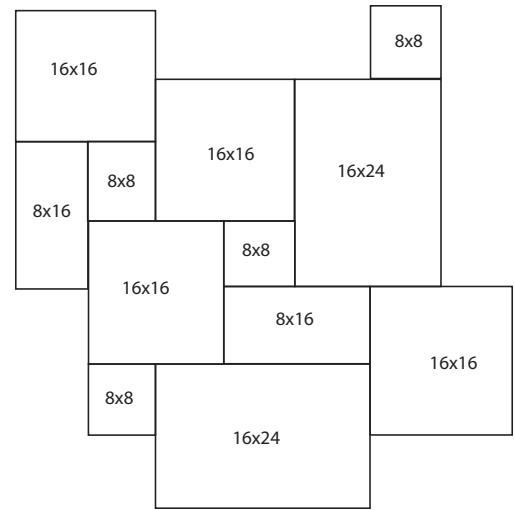

## French Pattern

MPN# P223099

ICS-37-0144

3CM Thick

## Roman Pattern

MPN# P223199

ICS-37-0097

(Minimum order quantity: 200sqft)

3CM Thick

Also Available in Single Size Paver: 16x24 3CM MPN# P22162499 ICS-37-0182

## Single-Sided Bullnosed Tumbled

**3CM:**  
12x12  
MPN# PC322121299  
**ICS-37-0183**

12x24  
MPN# PC322122499  
**ICS-37-0141**

**5CM:**  
4x12  
MPN# PC52241299  
**ICS-37-0072**

12x24  
MPN# PC522122499

16x24  
MPN# PC522162499