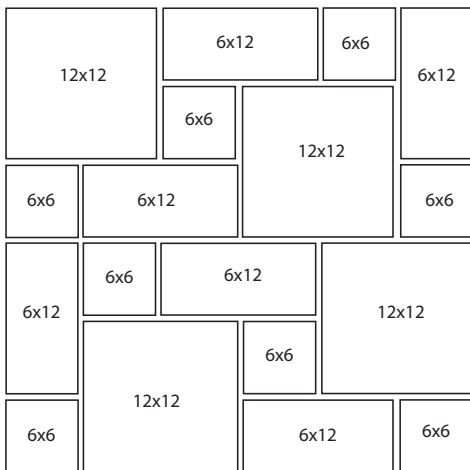

## French Pattern

MPN# P253099

ICS-37-0003

3CM Thick

## Roman Pattern

MPN# P253199

ICS-37-0185

(Minimum order quantity: 200sqft)

3CM Thick

Also Available in Single Size Paver: 16x24 3CM MPN# P25162499 ICS-37-0049