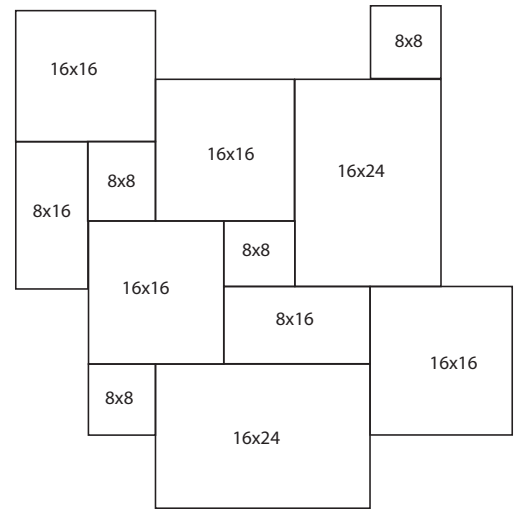

## French Pattern

MPN# P253099

ICS-37-0003

3CM Thick

## Roman Pattern

MPN# P253199

ICS-37-0185

(Minimum order quantity: 200sqft)

3CM Thick

Also Available in Single Size Paver: 16x24 3CM MPN# P25162499 ICS-37-0049

## Single-Sided Bullnosed Tumbled

3CM:  
12x12  
MPN# PC325121299  
**ICS-37-0005**

12x24  
MPN# PC325122499  
**ICS-37-0006**

5CM:  
4x12  
MPN# PC52541299  
**ICS-37-0070**

12x24  
MPN# PC525122499  
**ICS-37-0031**

16x24  
MPN# PC525162499