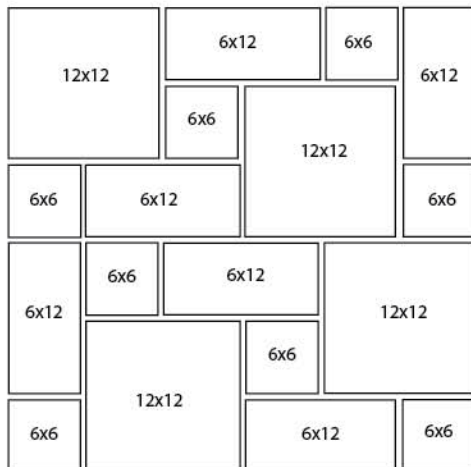

Verona Marble Leather Finish Pavers

French Pattern

3CM Thick

Roman Pattern

3CM Thick

Also Available in Single Size Paver: 16x24 3CM

Pool Coping

Single-Sided Bullnosed Tumbled

3CM: 12x12
5CM: 4x12, 12x24, 16x24

Modern Pool Coping Tumbled

5CM: 12x24, 16x24