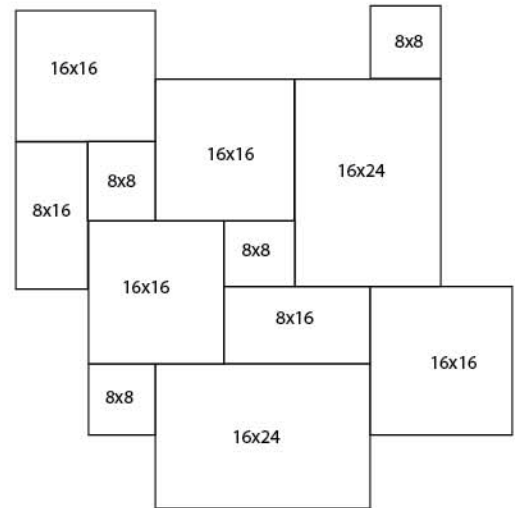

Verona Marble Leather Finish Pavers

French Pattern

3CM Thick

Roman Pattern

3CM Thick

Also Available in Single Size Paver: 16x24 3CM

Pool Coping

Single-Sided Bullnosed Tumbled

3CM: 12x12
5CM: 4x12, 12x24, 16x24

Modern Pool Coping Tumbled

5CM: 12x24, 16x24