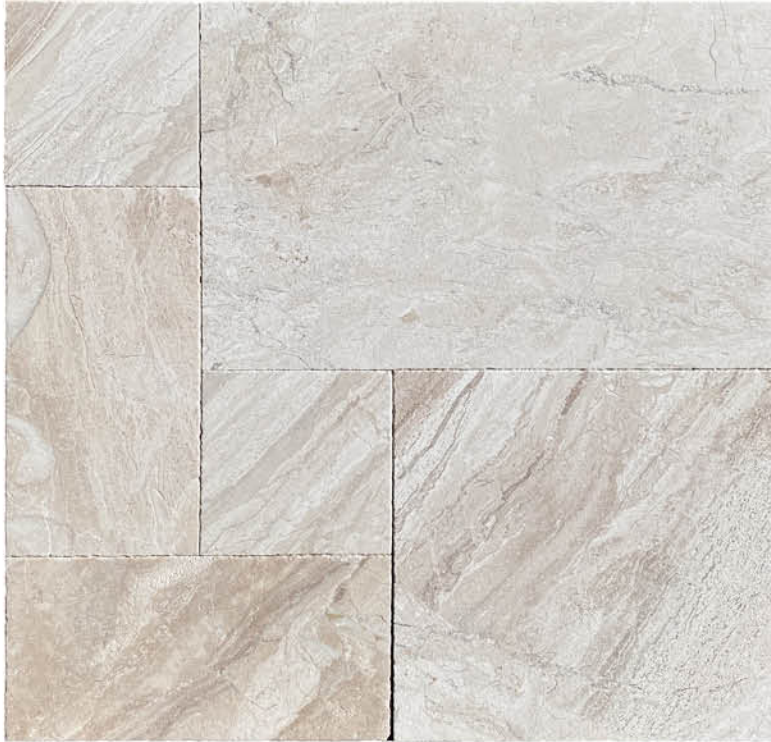

Verona Marble Leather Finish Pavers

French Pattern

3CM Thick

Roman Pattern

3CM Thick

Also Available in Single Size Paver: 16x24 3CM

Pool Coping

Single-Sided Bullnosed Tumbled

3CM: 12x12
5CM: 4x12, 12x24, 16x24

Modern Pool Coping Tumbled

5CM: 12x24, 16x24