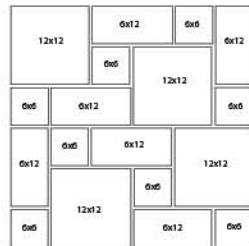

Roman Pattern

3CM Thick