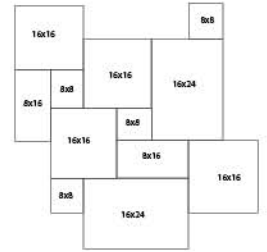

## French Pattern

3CM Thick

## Field Tile

---

**Versailles Pattern  
Brushed & Chiseled**

**Filled & Honed**

**Single Tiles**

**Filled & Honed:**  
12x12, 12x24, 18x18, 24x24

## Pool Coping

---

**Single-Sided Bullnosed  
Tumbled**

3CM: 12x12, 12x24, 16x24  
5CM: 12x24, 16x24

**Modern Coping**

5CM: 12x24, 16x24

## Ledger Panles & Corners

---

6"x24"x6"

**L Corner**

6"x18"x6"