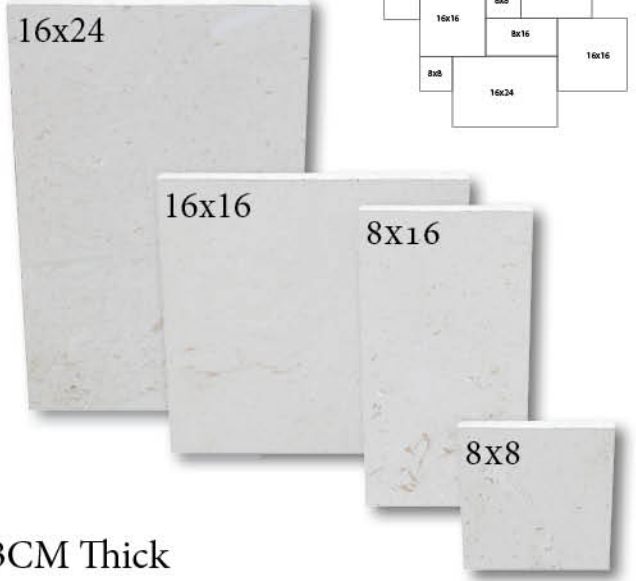

French Pattern